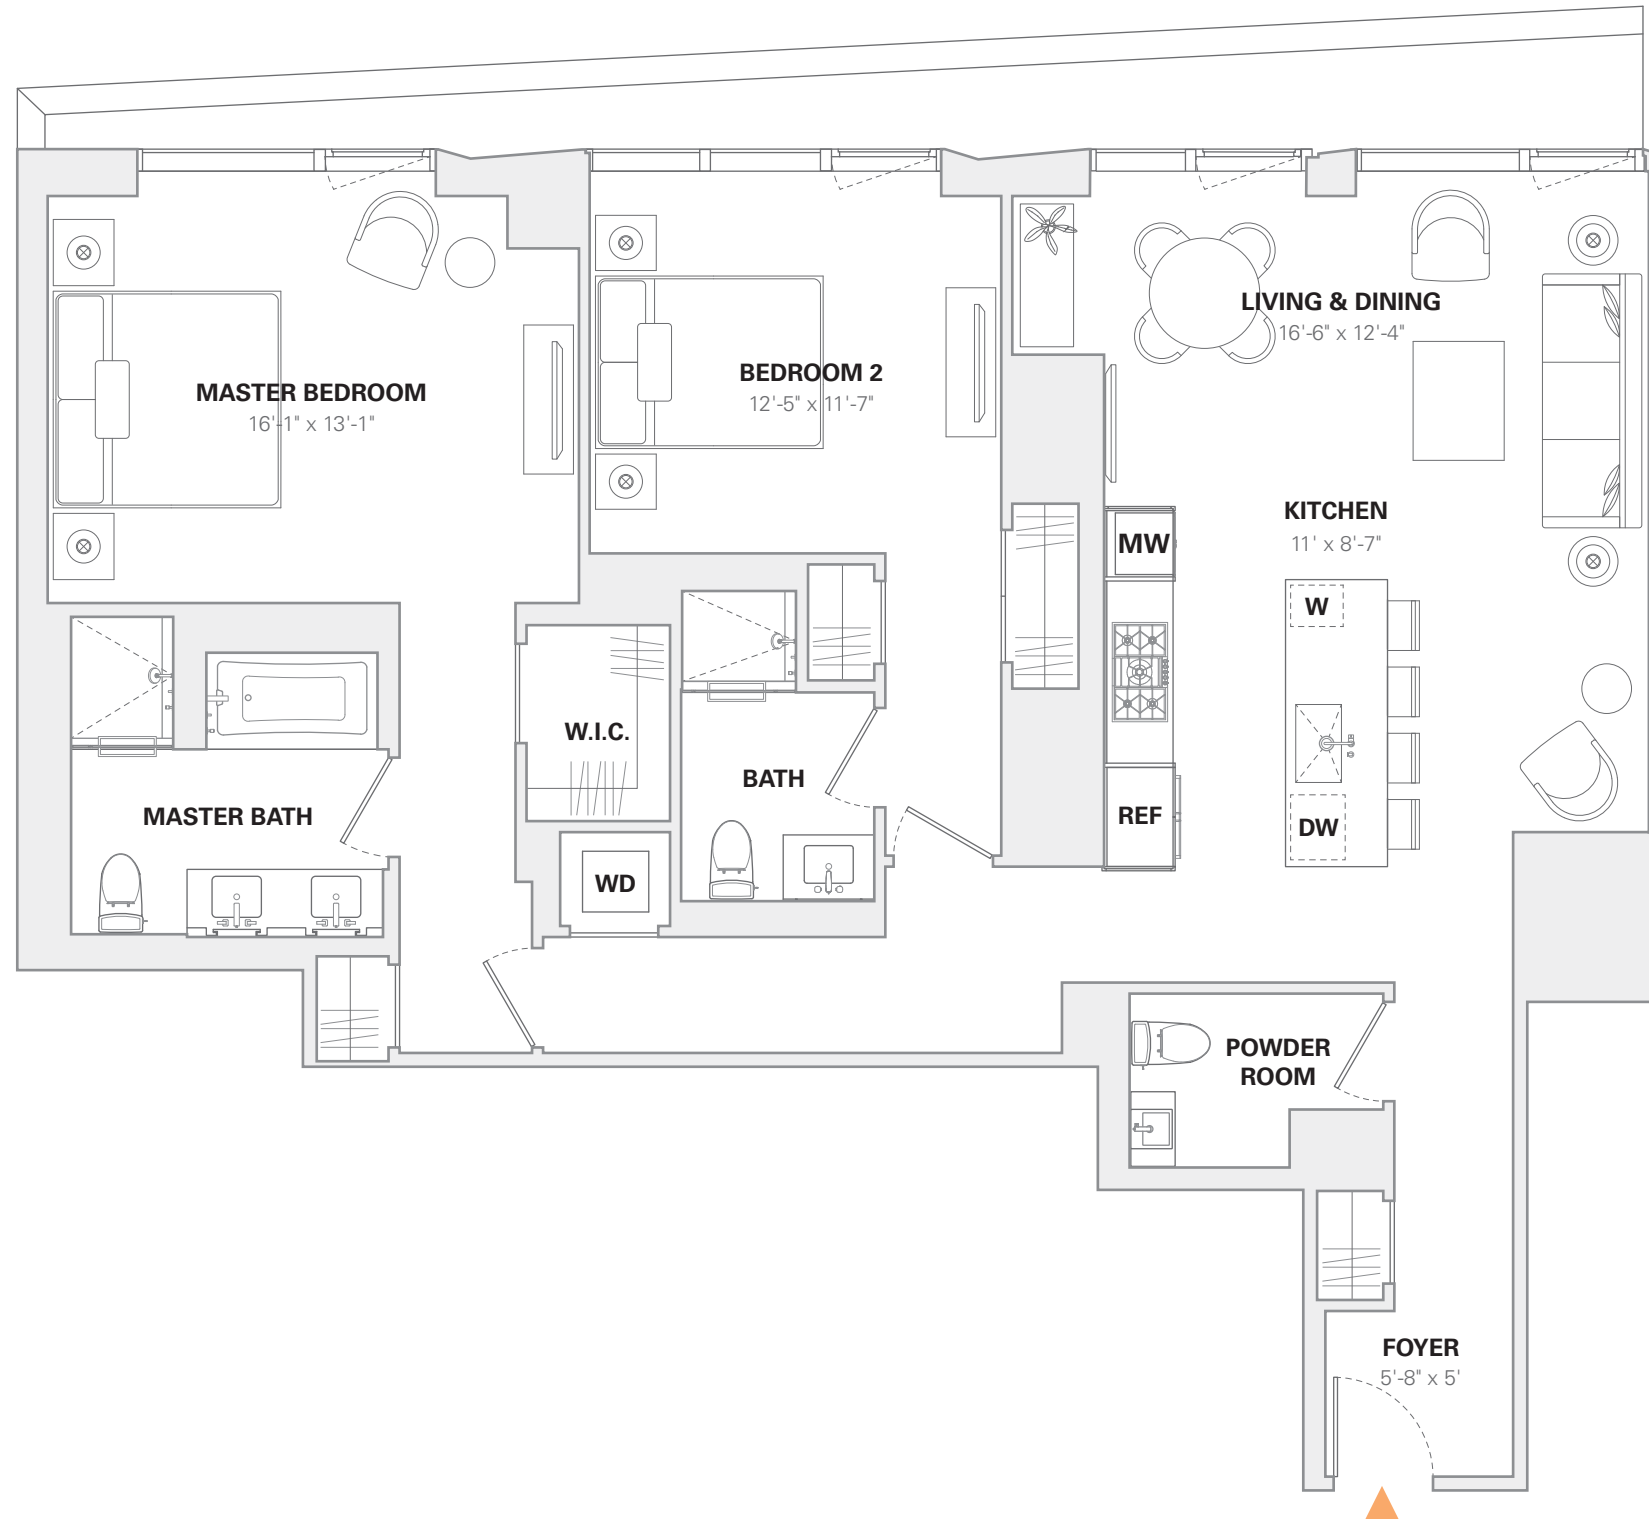

THE CENTRALE

138 EAST 50TH STREET

RESIDENCE 11A
2 BEDROOMS
2 BATHS / 1 POWDER ROOM
1,433 SF / 133 M²

11A

Contact us
212-308-5050
info@TheCentraleNYC.com / TheCentraleNYC.com

Exclusive Marketing & Sales:

ALL DIMENSIONS ARE APPROXIMATE AND SUBJECT TO NORMAL CONSTRUCTION VARIANCES AND TOLERANCES. SQUARE FOOTAGE EXCEEDS THE USABLE FLOOR AREA. SPONSOR RESERVES THE RIGHT TO MAKE CHANGES IN ACCORDANCE WITH THE TERMS OF THE OFFERING PLAN. THE COMPLETE OFFERING TERMS ARE IN AN OFFERING PLAN AVAILABLE FROM SPONSOR 50 LEX DEVELOPMENT, LLC. FILE NO. CD17-0203. PROPERTY ADDRESS: 138 EAST 50TH ST., NEW YORK. EQUAL HOUSING OPPORTUNITY.