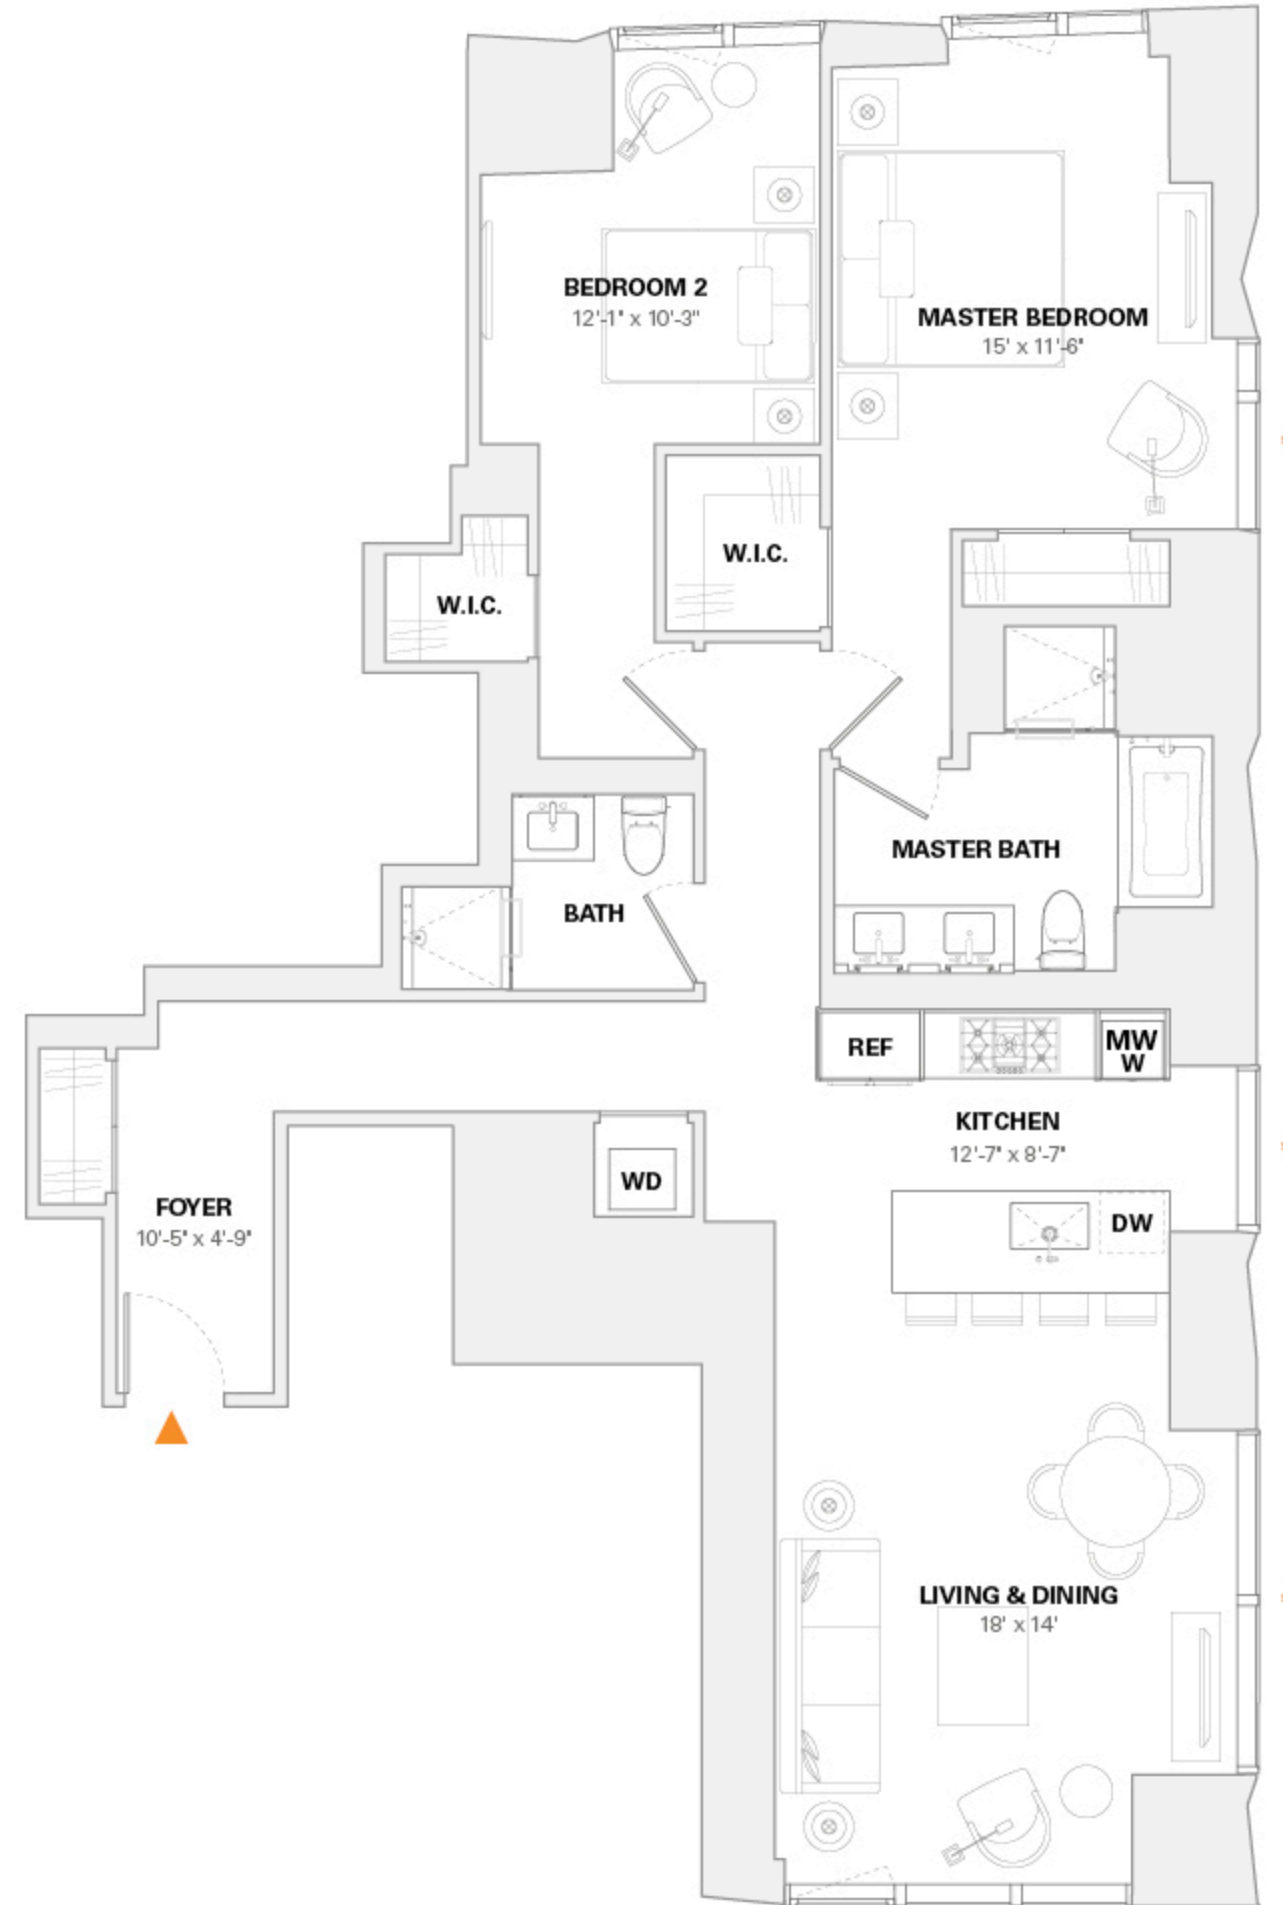

# THE CENTRALE

138 EAST 50TH STREET

## RESIDENCE 25-32C

2 BEDROOMS

2 BATHS

1,335 SF / 124 M<sup>2</sup>

25-32C

\* LOT LINE WINDOWS